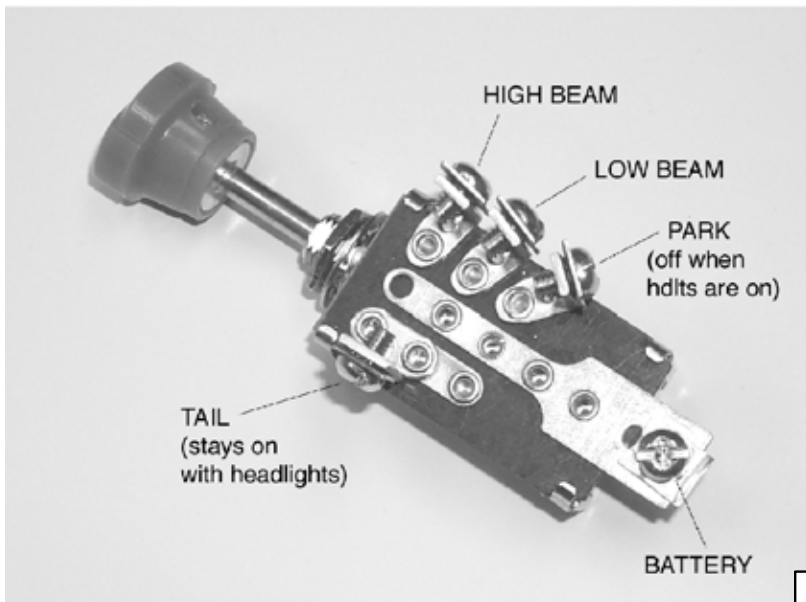

American Autowire Systems

American Autowire makes it easy

FACTORY
automotive
wiring **FIT**

150 Heller Pl #17 W
Bellmawr, NJ 08031
856-933-9301

PART #

500357

DESCRIPTION:

HEADLIGHT SWITCH

92965269 instruction sheet Rev 0.0 5/29/2001